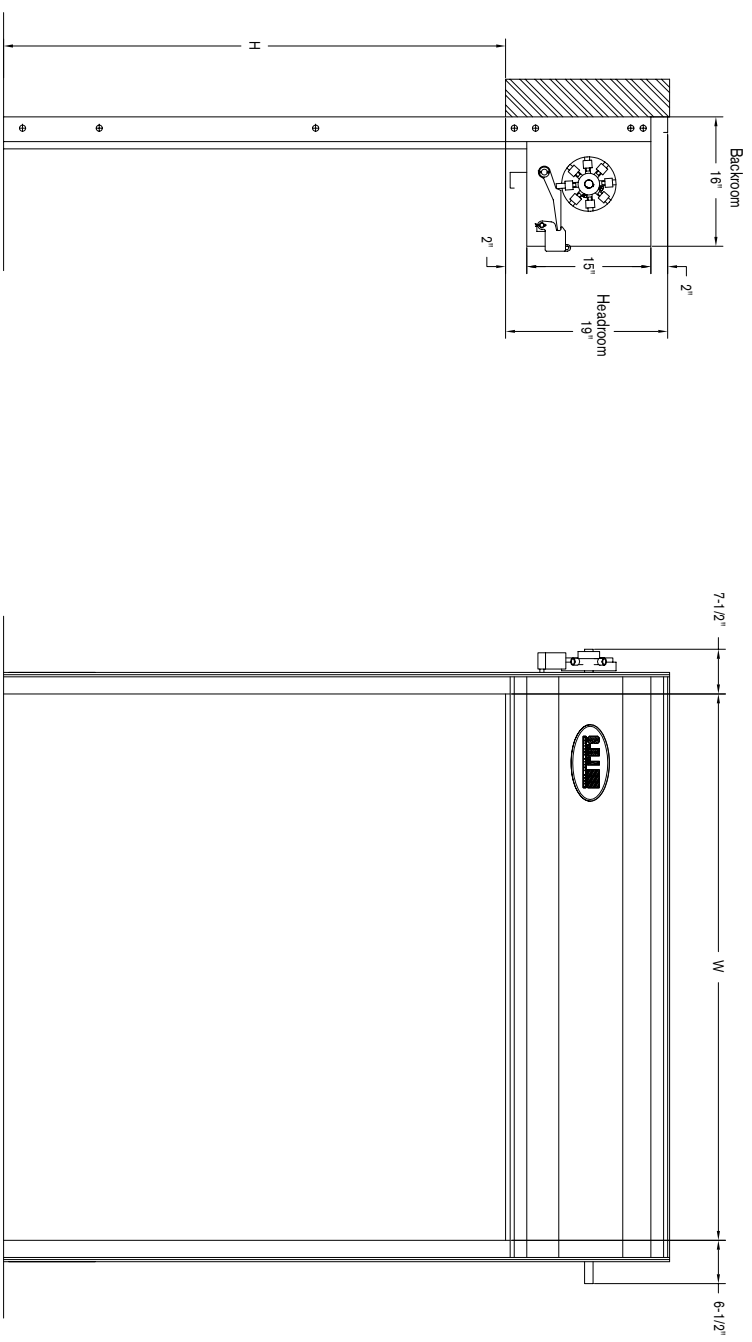

Model 7311

Manual Operated Fire Door

GAURDIAN FIRE DOORS CARRY
STANDARD LISTING OR OVERSIZE
U.L. LABELS.

DETAILS

CLEARANCES & DIMENSIONS

1. Steel
2. Wood or Masonry
3. Wood, Masonry or Steel

The Door to Quality.