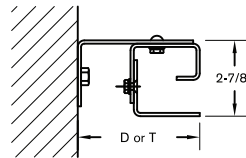

Series 7500 Fire Shutters

Face of Wall Mount

	D	T
Manual	5-1/2"	6-1/2"
Awning Crank	7-1/2"	6-1/2"

Between Jamb Mount

	D	T
Manual	5-1/2"	6-1/2"
Awning Crank	7-1/2"	6-1/2"

GUARDIAN FIRE DOORS CARRY
STANDARD LISTING OR OVERSIZE
U.L. LABELS.