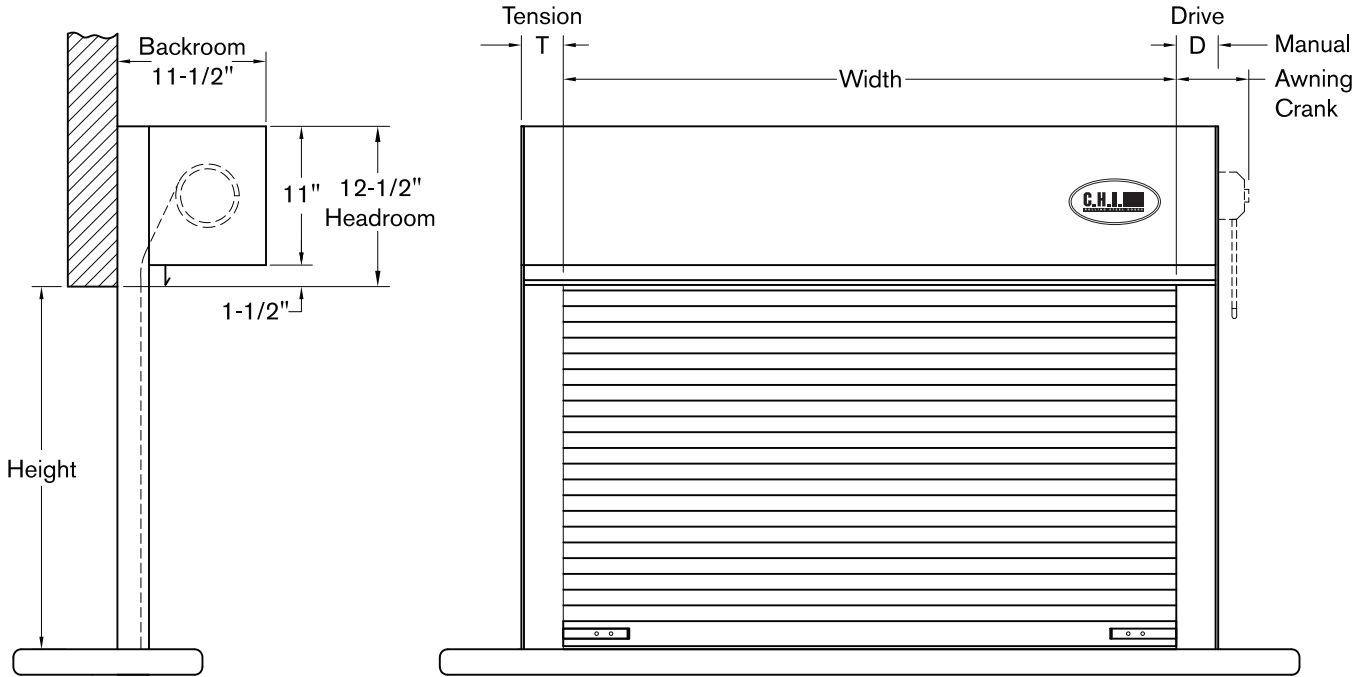

Series 7500 Fire Shutters

Face of Wall Mount

	D	T
Manual	5-1/2"	6-1/2"
Awning Crank	7-1/2"	6-1/2"

Between Jamb Mount

	D	T
Manual	5-1/2"	6-1/2"
Awning Crank	7-1/2"	6-1/2"

GUARDIAN FIRE DOORS CARRY
STANDARD LISTING OR OVERSIZE
U.L. LABELS.