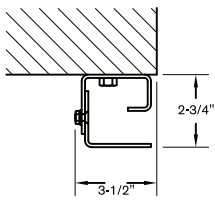

Series 7500 Fire Shutters

Face of Wall Mount

	D	T
Manual	5-1/2"	6-1/2"
Awning Crank	7-1/2"	6-1/2"

Between Jamb Mount

	D	T
Manual	5-1/2"	6-1/2"
Awning Crank	7-1/2"	6-1/2"

GUARDIAN FIRE DOORS CARRY
STANDARD LISTING OR OVERSIZE
U.L. LABELS.