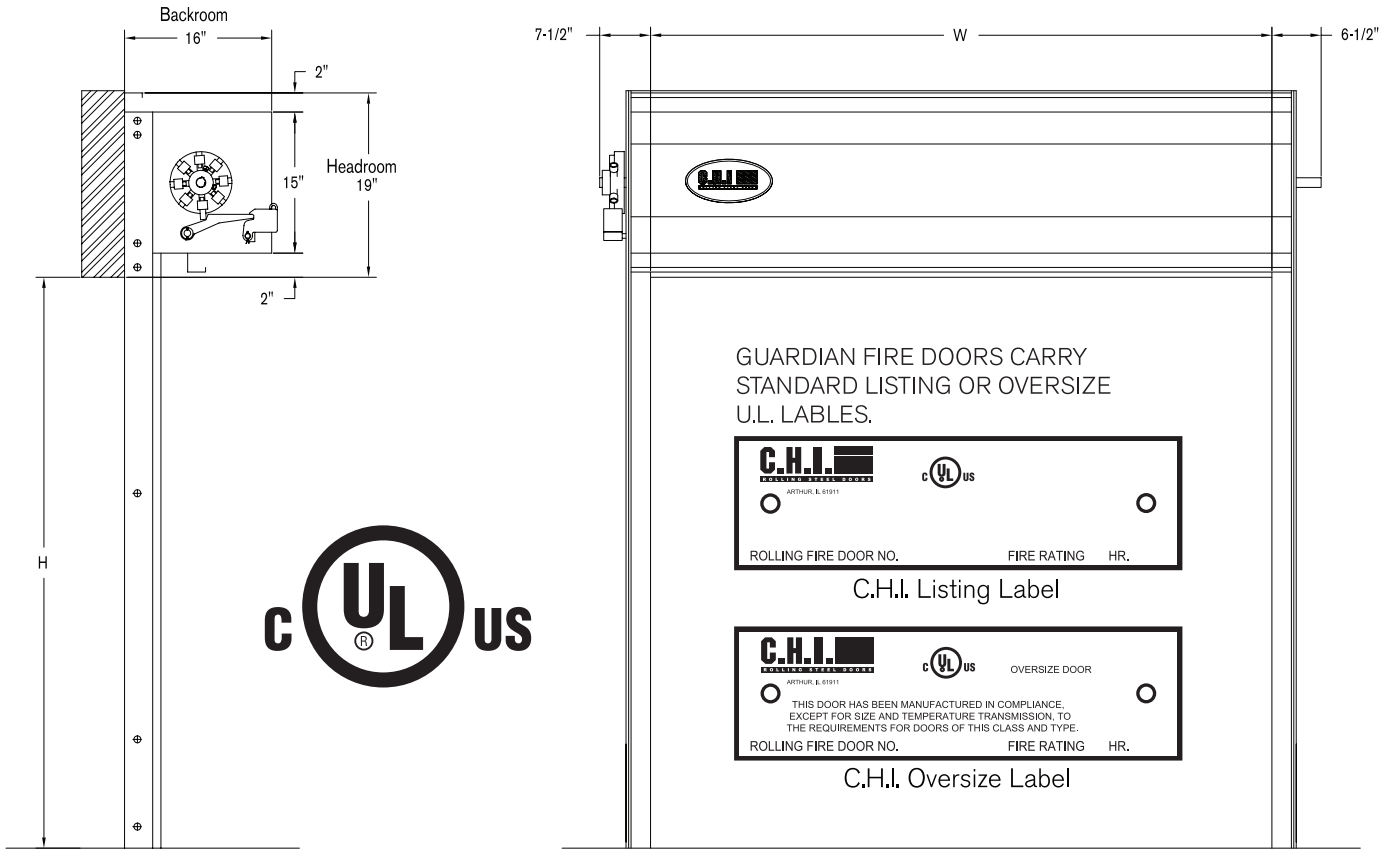

# Series 7311 Manual Operated Fire Door