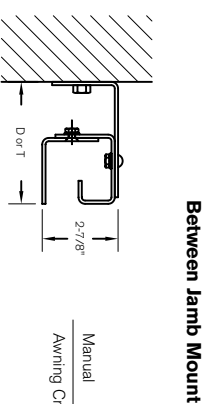

# Series 7500 Fire Shutters

**GAURDIAN FIRE DOORS CARRY  
 STANDARD LISTING OR OVERSIZE  
 U.L. LABELS.**

C.H.I. Listing Label

C.H.I. Oversize Label

	D	T
Manual	5-1/2"	6-1/2"
Awning Crank	7-1/2"	6-1/2"

The Door to Quality.