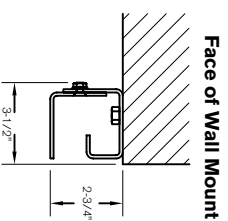

# Series 7500 Fire Shutters

**GAURDIAN FIRE DOORS CARRY  
 STANDARD LISTING OR OVERSIZE  
 U.L. LABELS.**

C.H.I. Listing Label

C.H.I. Oversize Label

	D	T
Manual	5-1/2"	6-1/2"
Awning Crank	7-1/2"	6-1/2"

The Door to Quality.