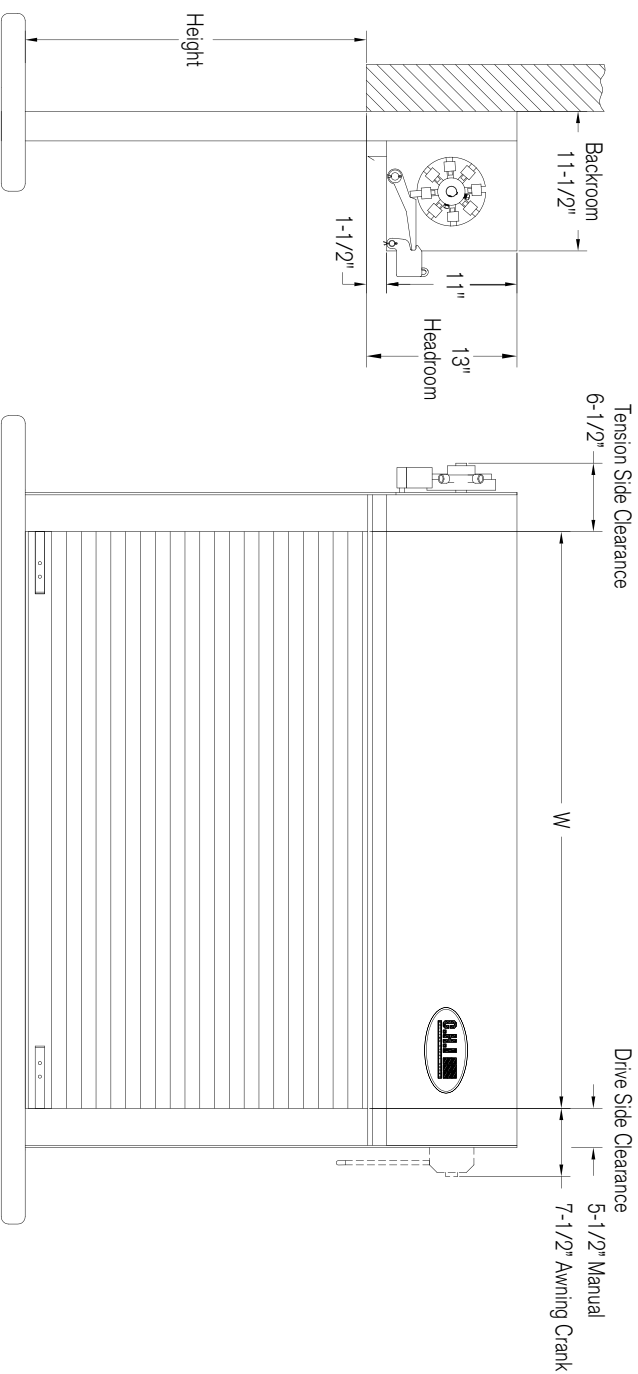

# Series 7500 Fire Shutters

**GAURDIAN FIRE DOORS CARRY  
 STANDARD LISTING OR OVERSIZE  
 U.L. LABELS.**

C.H.I. Listing Label

C.H.I. Oversize Label

	D	T
Manual	5-1/2"	6-1/2"
Awning Crank	7-1/2"	6-1/2"

The Door to Quality.